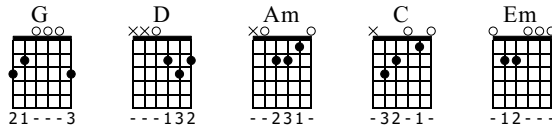

# Fire On The Mountain

<http://guitargeek.ru>

The Marshall Tucker Band

Standard tuning

♩ = 74

Вступление

Chord progression: G D Am C G

S-Gt