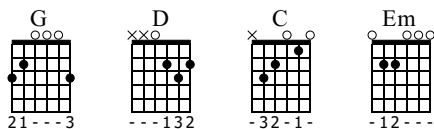

# Big Love (Acoustic)

<http://guitargeek.ru> - табы под заказ, курсы для гитаристов

Eric Martin

Standard tuning

♩ = 90

Вступление

S-Gt

*mf*  
let ring

let ring

T	1	1-0	3	3-2-2 3:2	3	1	1-0	3	3	X-X-X-X	2	2	0
A	2	2-0-0	0	0	2	2	2-0-0	0	0	X-X-X-X	3	3	1
B	0	2-2	2	0	0	0	2-2	2	0	X-X-X-X	0	0	2
			3						3	X-X-X-X			3

let ring

T	1	1-0	3	3-3/5 5-5	3	1	1-0	3	3	X-X-X-X	2	2	0
A	2	2-0-0	0	0	5-4	5	5-0	5	0	X-X-X-X	3	3	1
B	0	2-2	2	0	0	0	2-2	2	0	X-X-X-X	0	0	2
			3						0	X-X-X-X			3

T	1	0	1	0	5	3	3	5	5	3	0
A	2	0	2	0	0	0	0	0	0	0	0
B	0	2	0	0	0	0	0	0	0	0	0

Соло

T	5	7-5	5-7	5-8	(8)	(8)	6	6	5-6	5-6	5
A							5-7				
B											

15

TAB

5	3	3	5	5	3	5	5	0	1	1	3	3	3	0
2	2	2	2	2	2	2	2	2	2	2	2	2	2	0
0	0	0	0	0	0	3	3	3	3	3	3	3	3	0

The image shows a musical score for guitar. It consists of two staves. The top staff is a treble clef staff with a treble clef symbol and a small number '32' above it. The bottom staff is a TAB staff with the letters 'T', 'A', and 'B' stacked vertically on the left side. Both staves are divided into four measures by vertical bar lines. The staves are empty, indicating that the music has not been written in.